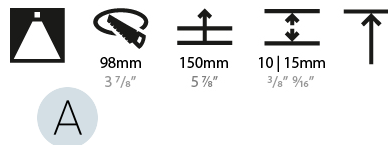

GENERAL

Series: Bioniq
 Subseries: Bioniq Round Deep
 Brand: Prolicht
 Division: Architectural
 Mounting Type: Recessed
 Mounting Location: Ceiling
 Subcategory: Downlight

PHYSICAL

Shape: Round
 Diameter (mm): 107
 Diameter (in): 4 3/16
 Height (mm): 130
 Height (in): 5 1/8
 Ceiling Thickness (mm): 10 / 12.5 / 15
 Ceiling Thickness (in): 3/8 or 1/2 or 9/16
 Min. Recessing Depth (mm): 150
 Min. Recessing Depth (in): 5 7/8
 Light Distribution: Downlight
 Weight (kg): 0.506
 Weight (lbs): 1.12
 Fixture Finish: SSR / BKV / CWI / CRY / HAB / UFT / ITA / RUA / FTG / MYG / LOD / PUS / FRO / FUP / KIA / POP / BLS / SPG / MEY / GOH / GUM / CHC / COM / ABZ / JAG / OBR / MOS / ROR
 Fixture Material: Aluminum Die Cast
 Cut-out Measurements: 98mm / 3 7/8"

LED

Number of LEDs: 1
 Color Temperature (°K): Warm Dim
 Max. Delivered Lumen (lm): 760
 Nominal Lumen (lm): 1140
 CRI: >90 CRI

OPTICAL

Reflector: 20 / 40 / 60

RATINGS AND CERTIFICATIONS

Certified By: Certified for North American Standards
 IP rating: IP20