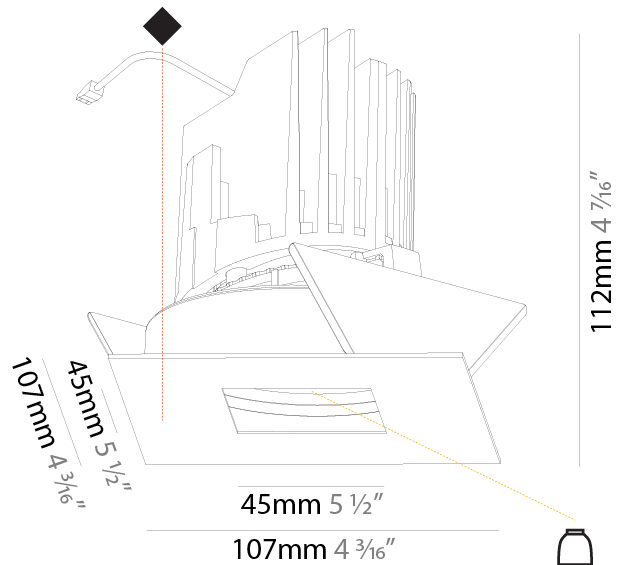

GENERAL

Series: Bioniq
Subseries: Bioniq Square Pinhole
Brand: Prolicht
Division: Architectural
Mounting Type: Recessed
Mounting Location: Ceiling
Subcategory: Downlight

PHYSICAL

Shape: Square
Length (mm): 107
Length (in): 4 ³/₁₆"
Width (mm): 107
Width (in): 4 ³/₁₆"
Depth (mm): 112
Depth (in): 4 ⁷/₁₆"
Ceiling Thickness (mm): 10 / 12.5 / 15
Ceiling Thickness (in): 3/8 or 1/2 or 9/16
Min. Recessing Depth (mm): 130
Min. Recessing Depth (in): 5 ¹/₈"
Light Distribution: Adjustable / Downlight
Weight (kg): 0.463
Weight (lbs): 1.02
Fixture Finish: SSR / BKV / CWI / CRY / HAB / UFT / ITA / RUA / FTG / MYG / LOD / PUS / FRO / FUP / KIA / POP / BLS / SPG / MEY / GOH / GUM / CHC / COM / ABZ / JAG / OBR / MOS / ROR
Fixture Material: Aluminum Die Cast
Cut-out Measurements: 98mm / 3 7/8"

ELECTRICAL

Lamp Type: LED (Zhaga Standard)
Total Output Wattage (W): 15
Dimming: Dali Dimming
Driver Included: No
Driver Location: Recessed Housing
Driver Type: Constant Current - 120Vac
Housing: See components
Input Voltage (V): 120
Constant Current (MA): 350

LED

Number of LEDs: 1
Color Temperature (°K): Warm Dim
Max. Delivered Lumen (lm): 760
Nominal Lumen (lm): 1140
CRI: >90 CRI
Lamp Life (hrs): 50000

OPTICAL

Reflector°: 20 / 40 / 60
Adjustability: Rotational 355°; Tilt 30°

RATINGS AND CERTIFICATIONS

Certified By: Certified for North American Standards
IP rating: IP20